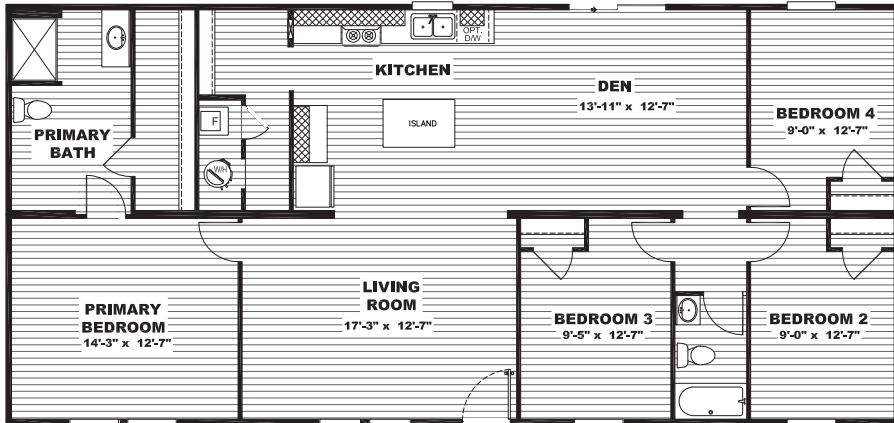

Oak

TRT285640 / 4 beds / 2 baths / 1,475 sq. ft. / 28x56

ownTRU.com

The home series, floor plans, photos, renderings, specifications, features, pricing, materials and availability shown will vary by retailer and state, and are subject to change without notice.