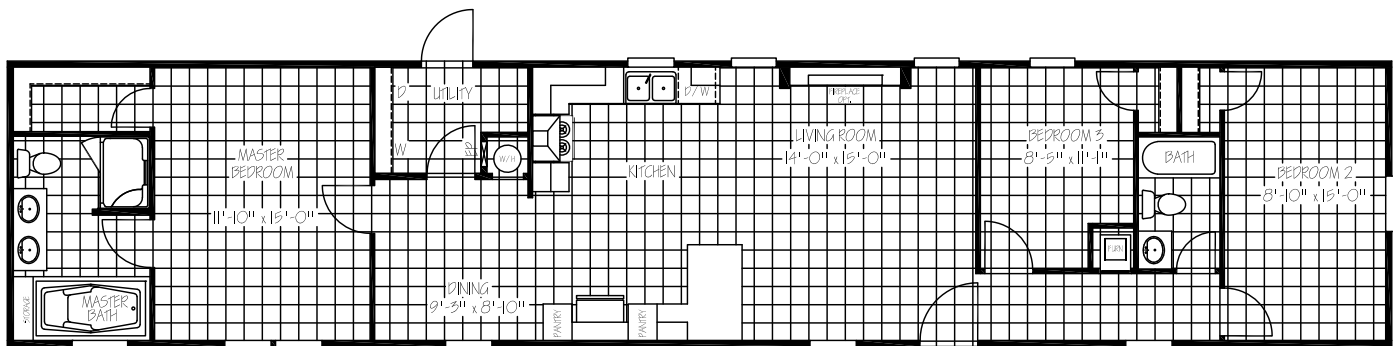

TITANIUM

OAKMONT TTM16763E | 16 x 76 | 1,191 sq. ft. | 3 Bed 2 Bath

KITCHEN

- 42" Overhead Cabinet System
- 3/4" Hardwood Cabinet Doors
- Lined Overhead Cabinets
- Lined Center Shelf in Base Cabinets
- Brushed Nickel Lever Handles Interior Doors
- White Farmhouse Kitchen Sink
- Spring Loaded Faucet

BATHS

- 72" Deck Tub W/Cab Door Access to Plumbing
- 48" Fiberglass Shower with Glass Doors
- Dual Ceramic Lavs in Master
- 54" Fiberglass Tub/Shower in Guest Bath
- Brushed Nickel Metal Faucets w/Lever Handles
- Elongated Toilets