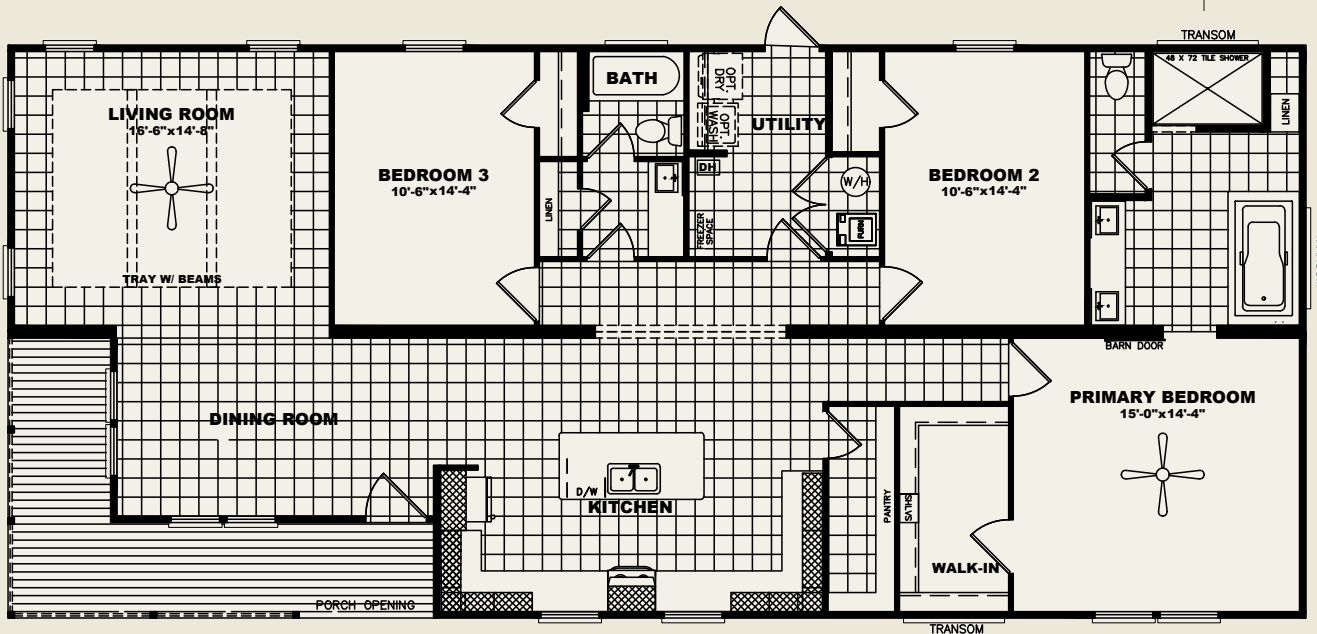

ALPINE

COLLECTION

Denali

SAP32683A

SQ. FT. **1,873**

BED **3**

BASE SIZE **32 X 68**

BATH **2**

Signature Features

- Drywall throughout home
- 8 ½' ceilings
- Tray ceiling with beams in living room
- 4'x6' tile shower with Pfister rain shower head
- Solid surface kitchen countertops
- Free-standing tub with floating shelves
- Barn doors
- Overhead air ducts