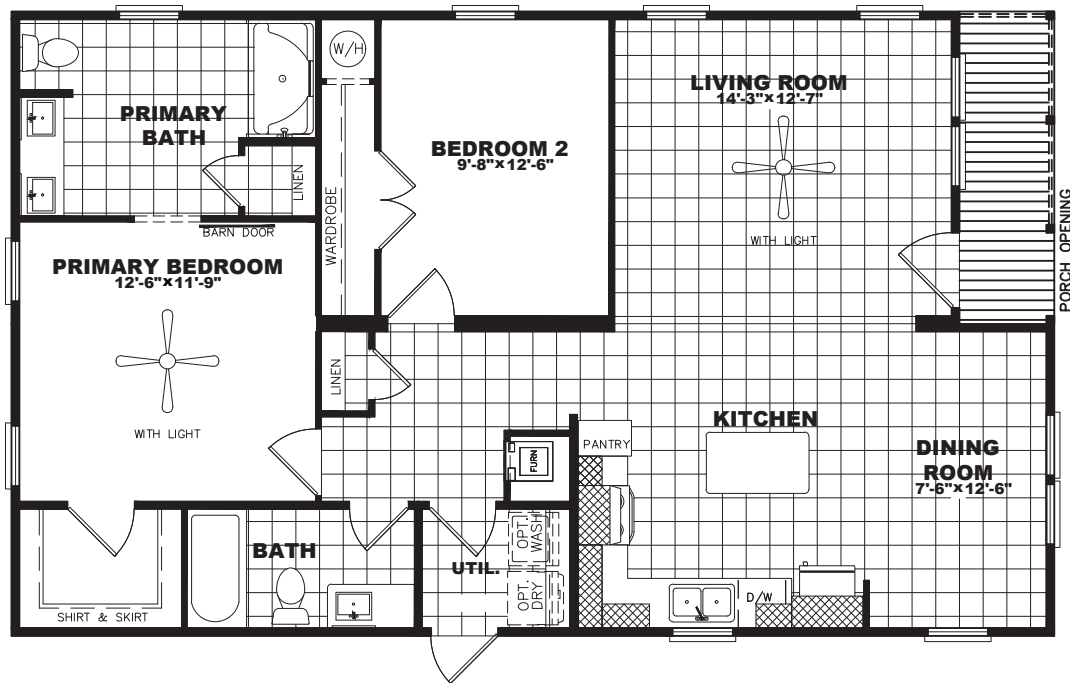

Developer
SERIES

WOODLANDS | DEV28442D

Sq. Ft. **1,106**

Base Size **28 X 44**

Bedrooms **2**

Bathrooms **2**

Select Standard Features

- Drywall Throughout Home
- Lino In The Living Room
- Stainless Steel Appliances
- Smart Panel Exterior
- Ceiling Fan In Living Room And Primary Bedroom
- 5" Trim In The Main Living Areas
- Overhead Air
- Energy Star Certified (R-22-13-33 Insulation)
- Radiant Barrier Roof Decking
- Exterior Faucets & Receptacles Front And Rear
- Recessed LED Can Lighting Throughout Home
- 8 ½ " Flat Ceilings

Waco II