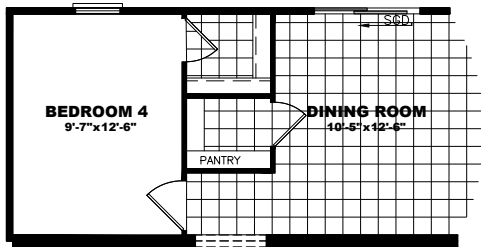

Developer SERIES

SAWGRASS | DEV28563A

Sq. Ft. **1,475** | Base Size **28 X 56** | Bedrooms **3 or 4** | Bathrooms **2**

4 BEDROOM OPTION

Select Standard Features

- Drywall Throughout Home
- 8 ½ " Flat Ceilings
- Lino In The Living Room
- Stainless Steel Appliances
- 5" Trim In The Main Living Areas
- Smart Panel Exterior
- Overhead Air
- Ceiling Fan In Living Room and Primary Bedroom
- Energy Star Certified (R-22-13-33 Insulation)
- Radiant Barrier Roof Decking
- Exterior Faucets & Receptacles Front And Rear
- Recessed LED Can Lighting Throughout Home
- 30 year architectural shingles
- R22-13-40 insulation