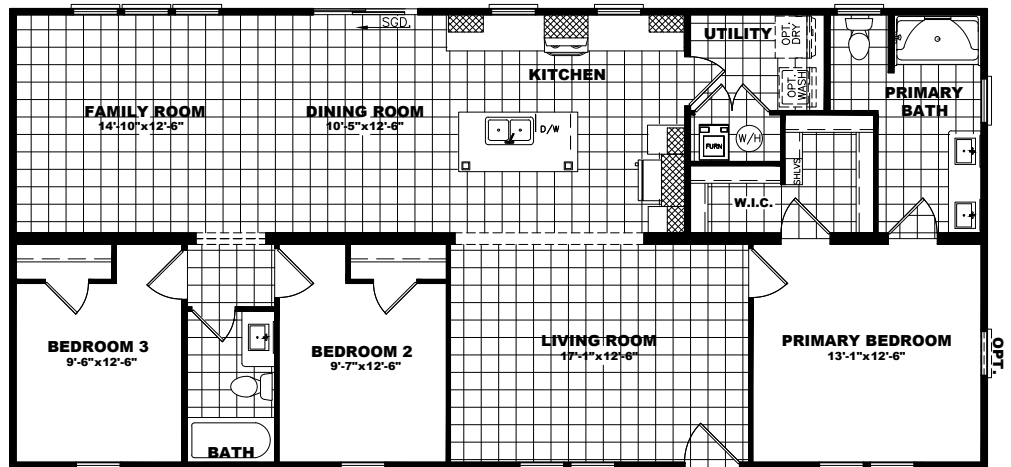

Developer SERIES

SAWGRASS | DEV28563A

Sq. Ft. **1,475** | Base Size **28 X 56** | Bedrooms **3 or 4** | Bathrooms **2**

4 BEDROOM OPTION

Select Standard Features

- Drywall Throughout Home
- 8 ½ " Flat Ceilings
- Lino In The Living Room
- Stainless Steel Appliances
- 5" Trim In The Main Living Areas
- Smart Panel Exterior
- Overhead Air
- Ceiling Fan In Living Room and Primary Bedroom
- Energy Star Certified (R-22-13-33 Insulation)
- Radiant Barrier Roof Decking
- Exterior Faucets & Receptacles Front And Rear
- Recessed LED Can Lighting Throughout Home
- 30 year architectural shingles
- R22-13-40 insulation