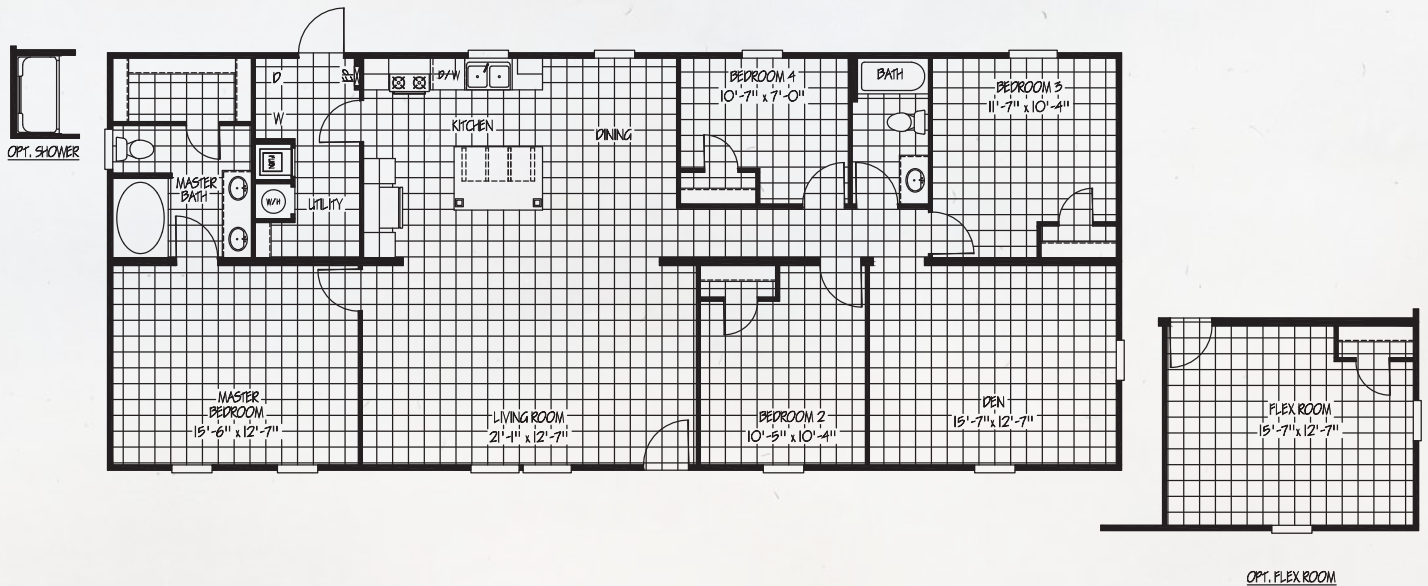

ROSEWOOD

MODEL: **FAC28644A** | **28X64** | **1685 SQ. FT.** | **4 BED 2 BATH**

STANDARD FEATURES

- Hardwood Cabinet Doors
- Lino Through Out
- Dishwasher
- 54" Fiberglass Tub Guest Bath
- China Sinks in Both Baths
- Double Sinks Master Bath
- Elongated Toilets
- 2" Mini Blinds Throughout
- Master Water Shut Off
- Ceiling Fan Living Room
- 60" Fiberglass Garden Tub/Shower Combo in Master Bath
- R21-11-11 Fiberglass Insulation
- LOW E Thermal Pane Windows
- Shutters Front Door Side
- 16" on Center Floor Joist
- OSB w/ Vinyl Siding
- Whole House Wrap
- Dormer

OPTIONS AVAILABLE

- Wind Zone II
- Thermal Zone 3 ((R30-11-22))
- Smart Panel Siding
- Gas Furnace / Gas Range
- 5th bedroom
- 60" Fiberglass Shower Master Bath