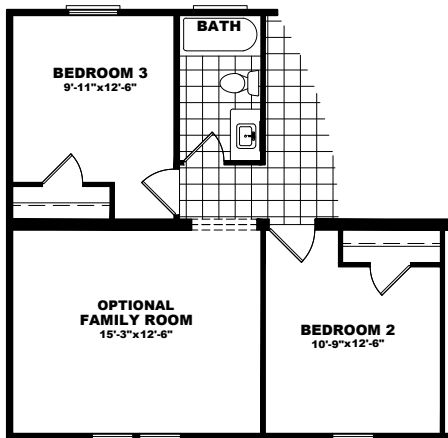

# Developer SERIES

PINEHURST | DEV28604A

Sq. Ft. **1,580**

Base Size **28 X 60**

Bedrooms **4**

Bathrooms **2**