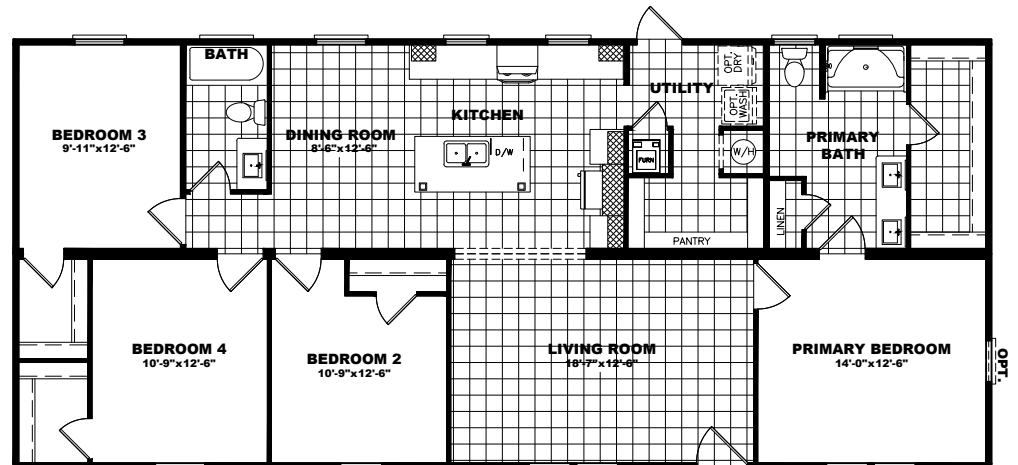

# Developer SERIES

PINEHURST | DEV28604A

Sq. Ft. **1,580**

Base Size **28 X 60**

Bedrooms **4**

Bathrooms **2**