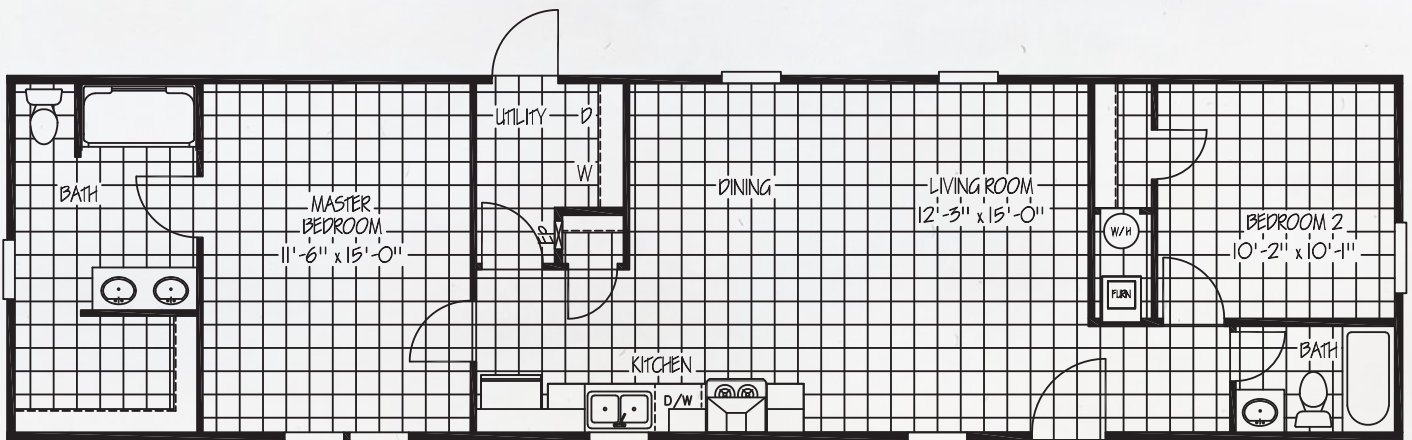

MOLLY

MODEL: **FAC16602A** | **16X60** | **940 SQ. FT.** | **2 BED 2 BATH**

STANDARD FEATURES

HARDWOOD CABINET DOORS

6 DOOR PANTRY

LINO THROUGH OUT

DISHWASHER

60" FIBERGLASS SHOWER MASTER BATH

54" FIBERGLASS TUB/SHOWER GUEST BATH

CHINA SINKS IN BOTH BATHS

DOUBLE SINKS MASTER BATH

ELONGATED TOILETS

2" MINI BLINDS THROUGHOUT

MASTER WATER SHUT OFF

CEILING FAN LIVING ROOM

OSB W/HOUSE WRAP ON VINYL SIDED HOMES