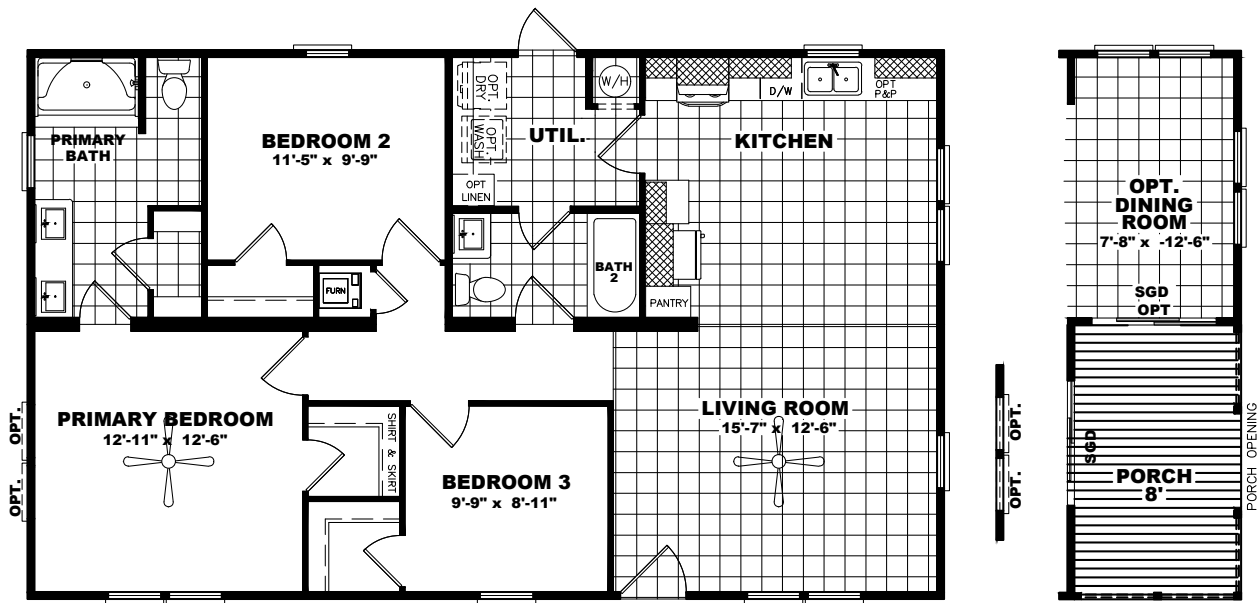

*Developer*  
SERIES

**COLONIAL | DEV28443C**

Sq. Ft. **1,159** 1264 SF WITH OPT PORCH/DINING ROOM

Base Size **28 X 44/52**

Bedrooms **3**

Bathrooms **2**

## Select Standard Features

- Drywall Throughout Home
- 8 ½ " Flat Ceilings
- Lino In The Living Room
- Stainless Steel Appliances
- 5" Trim In The Main Living Areas
- Smart Panel Exterior
- Overhead Air
- Ceiling Fan In Living Room and Primary Bedroom
- Energy Star Certified (R-22-13-33 Insulation)
- Radiant Barrier Roof Decking
- Exterior Faucets & Receptacles Front And Rear
- Recessed LED Can Lighting Throughout Home
- 30 year architectural shingles
- R22-13-40 insulation