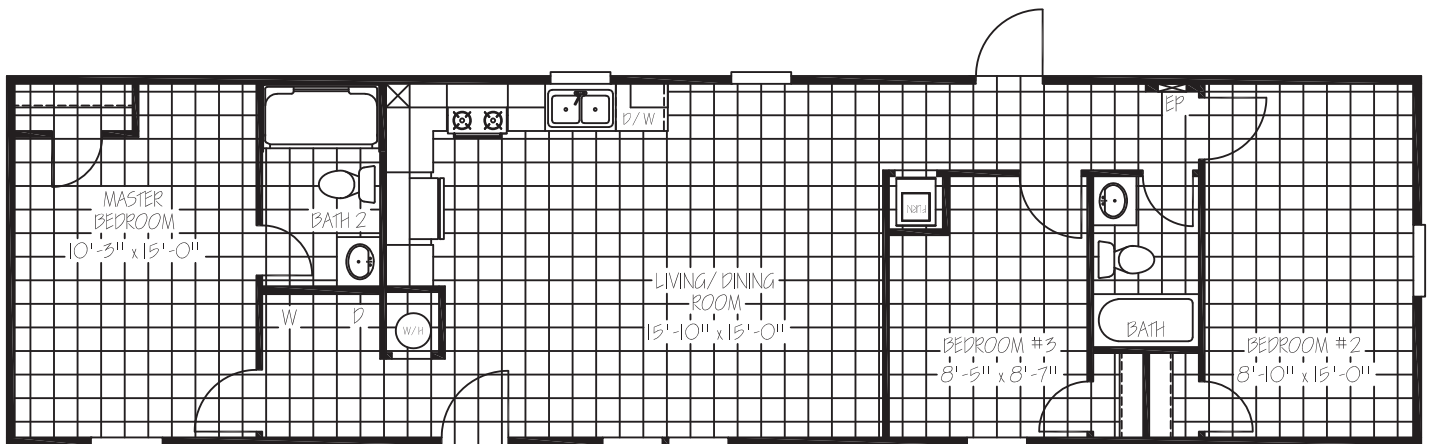

# CANNONBALL

MODEL: FAC16603A | 16X60 | 940 SQ. FT. | 3 BED 2 BATH

COME AND ORDER IT!

## STANDARD FEATURES

Hardwood Cabinet Doors

Lino Through Out

Dishwasher

60" Fiberglass Shower Master Bath

54" Fiberglass Tub/Shower Guest Bath

China Sinks In Both Baths

Elongated Toilets

2" Mini Blinds Throughout

Master Water Shut Off

Ceiling Fan Living Room

R21-11-11 Fiberglass Insulation

OSB with House Wrap On Vinyl Sided Homes

Low E Thermal Pane Windows

Shutters Hitch And Front Door Side

16" On Center Floor Joist