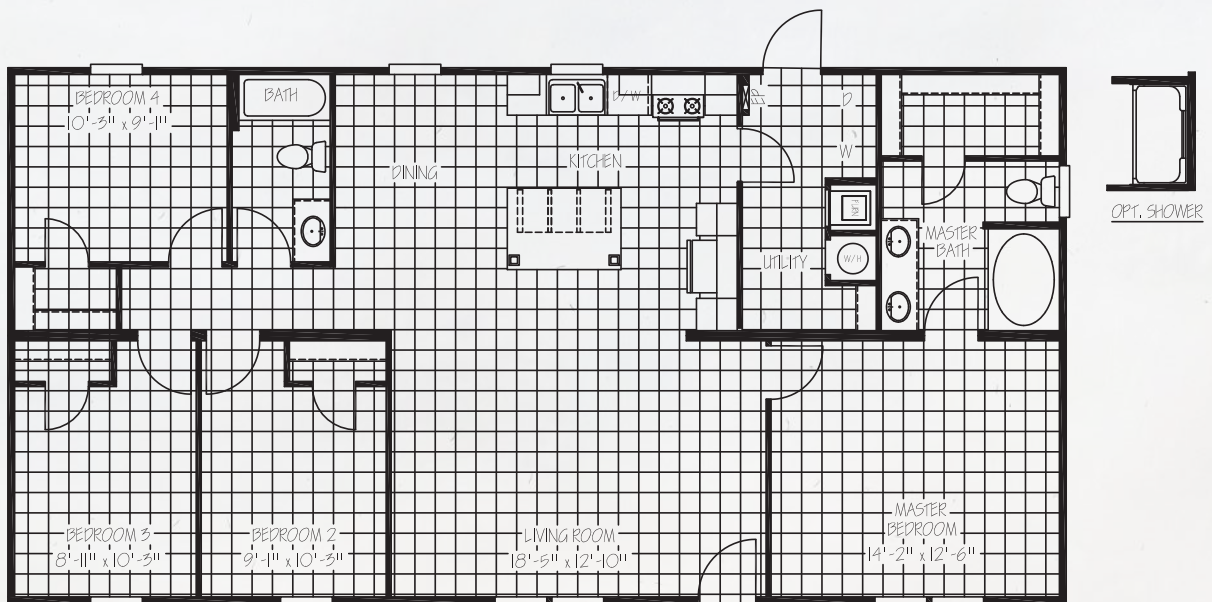

BAHA

MODEL: **FAC28524A** | **28X52** | **1369 SQ. FT.** | **4 BED 2 BATH**

STANDARD FEATURES

HARDWOOD CABINET DOORS

LINO THROUGH OUT

DISHWASHER

54" FIBERGLASS TUB GUEST BATH

CHINA SINKS IN BOTH BATHS

DOUBLE SINKS MASTER BATH

ELONGATED TOILETS

2" MINI BLINDS THROUGHOUT

MASTER WATER SHUT OFF

CEILING FAN LIVING ROOM

R21-11-11 FIBERGLASS INSULATION

LOW E THERMAL PANE WINDOWS

DORMER

SHUTTERS FRONT DOOR SIDE

16" ON CENTER FLOOR JOIST

OSB W/HOUSE WRAP ON VINYL SIDED HOMES

60" FIBERGLASS GARDEN TUB/SHOWER COMBO IN MASTER BATH

OPTIONS AVAILABLE

WIND ZONE II

THERMAL ZONE 3 ((R30--11-22))

SMART PANEL SIDING

GAS FURNACE / GAS RANGE

60" FIBERGLASS SHOWER MASTER BATH